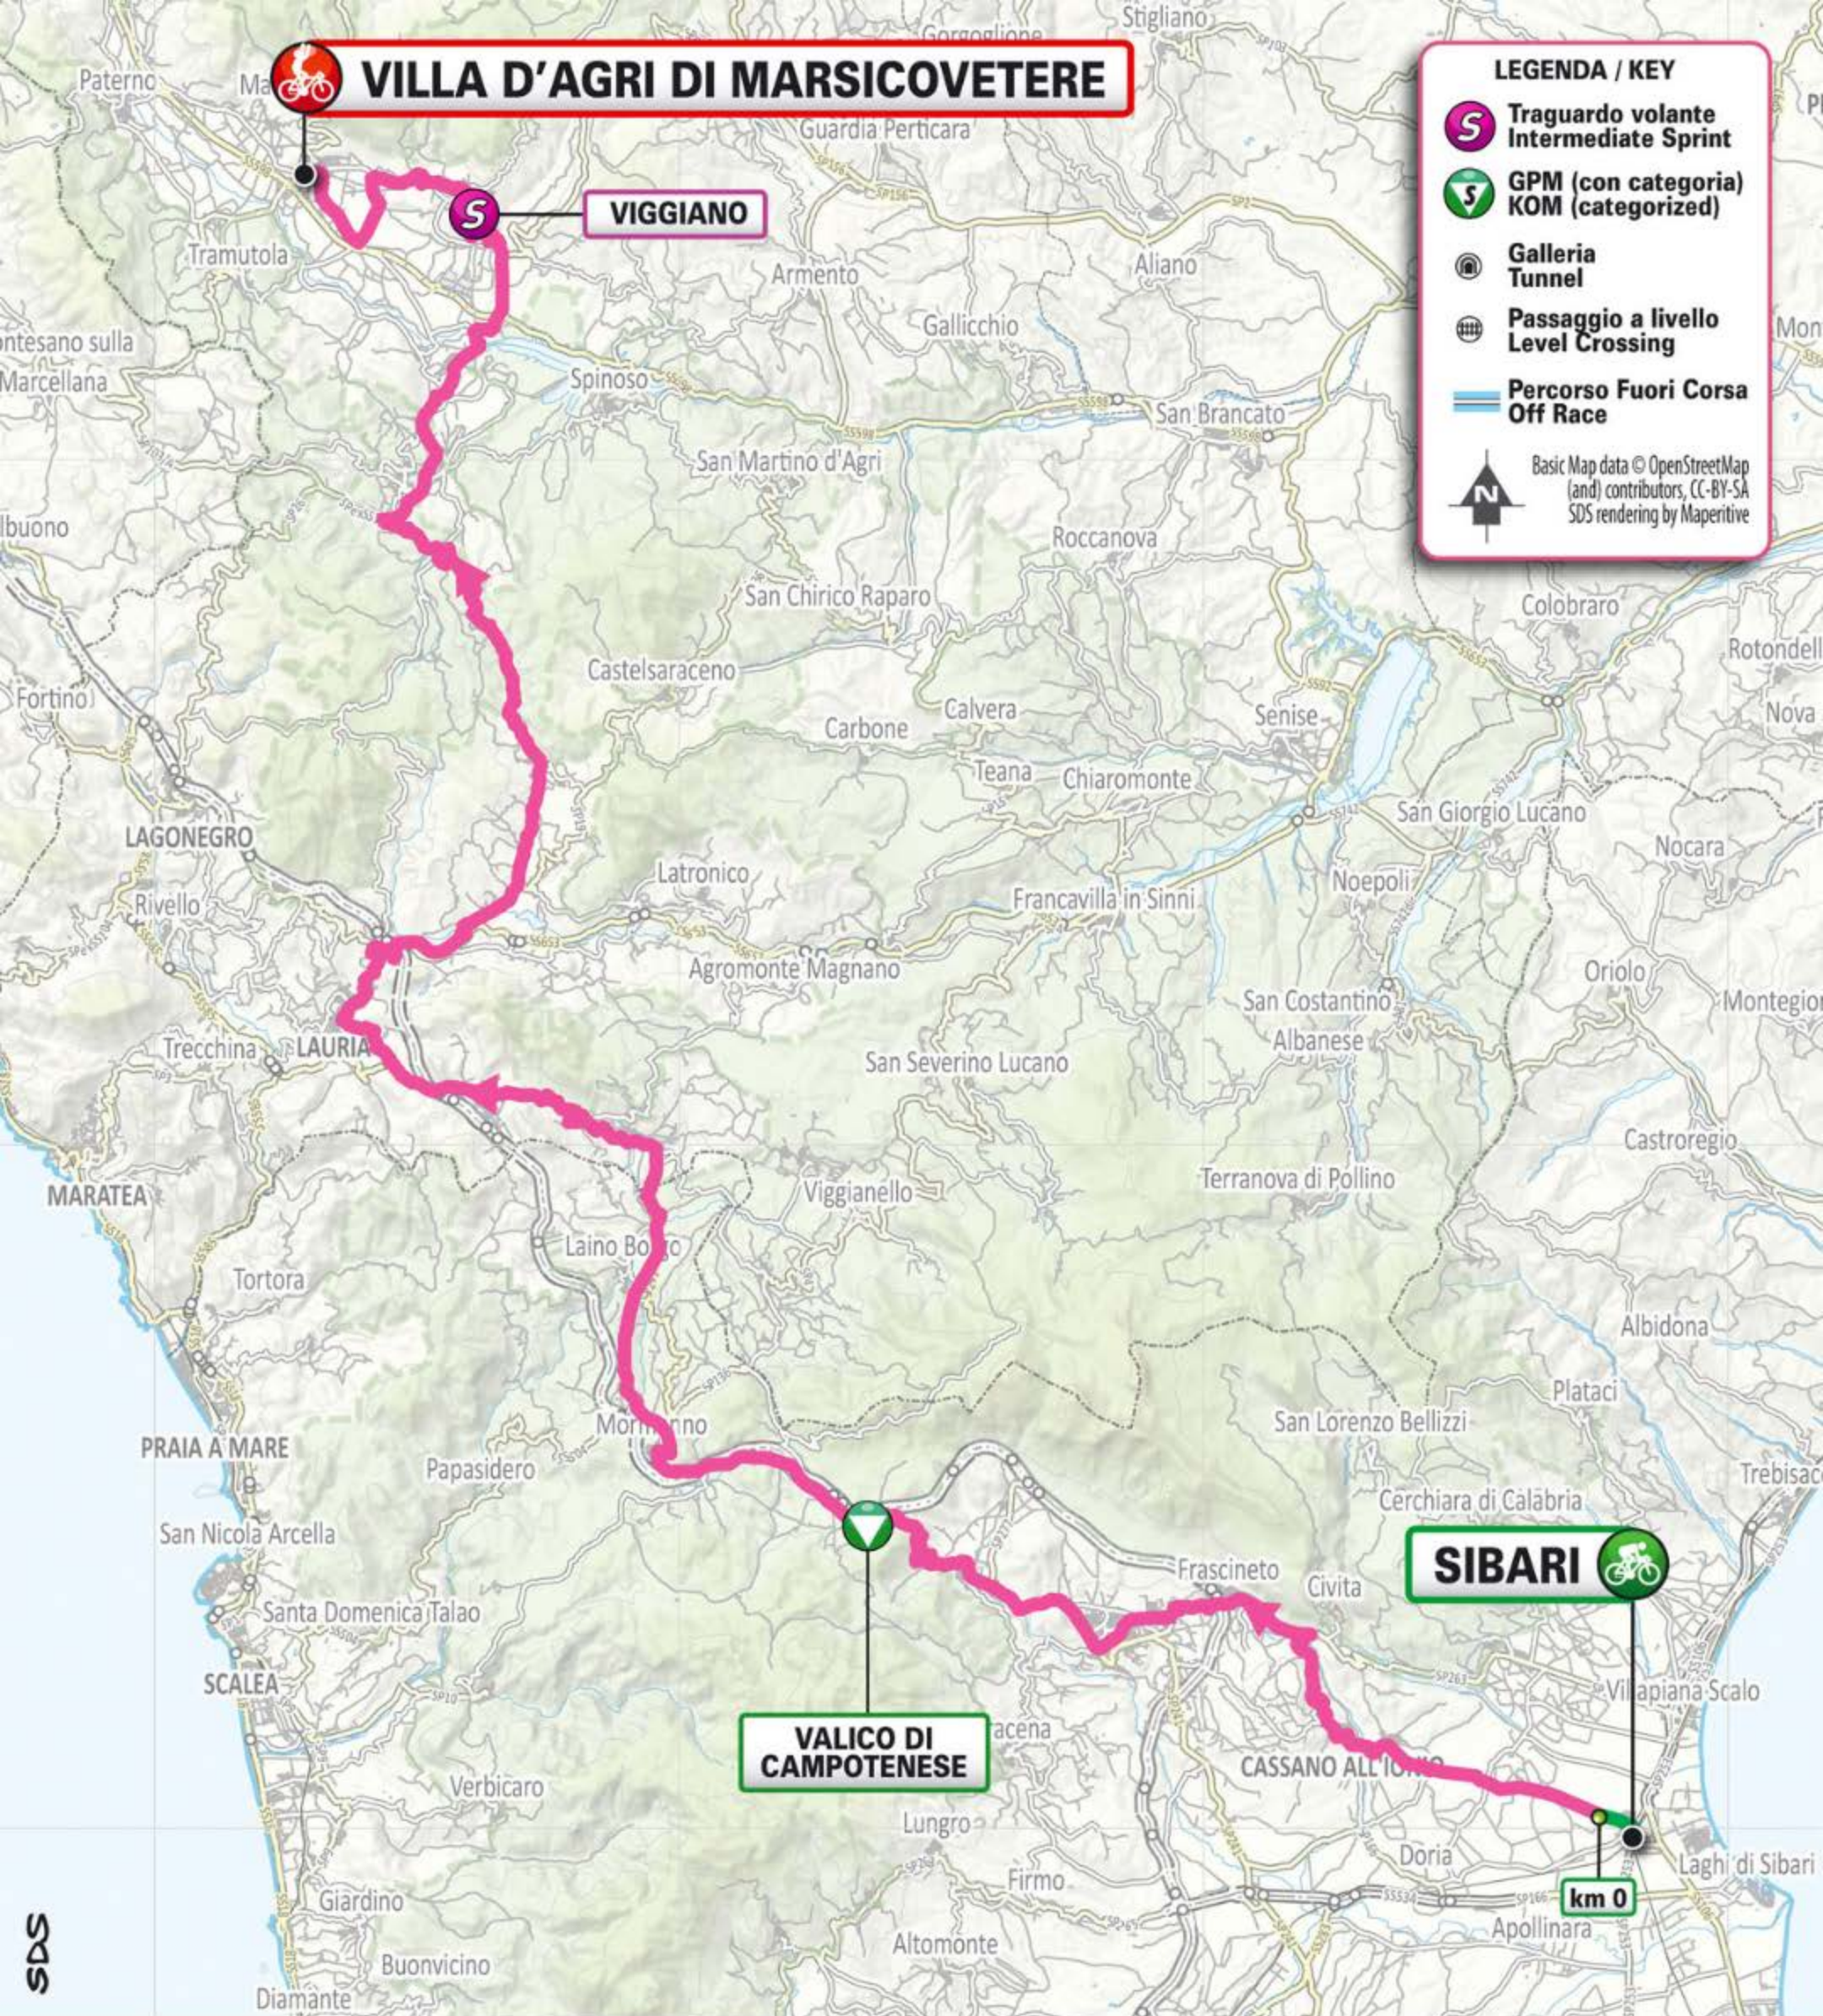

PLANIMETRIA

COMUNE DI
CASSANO
ALL'IONIO